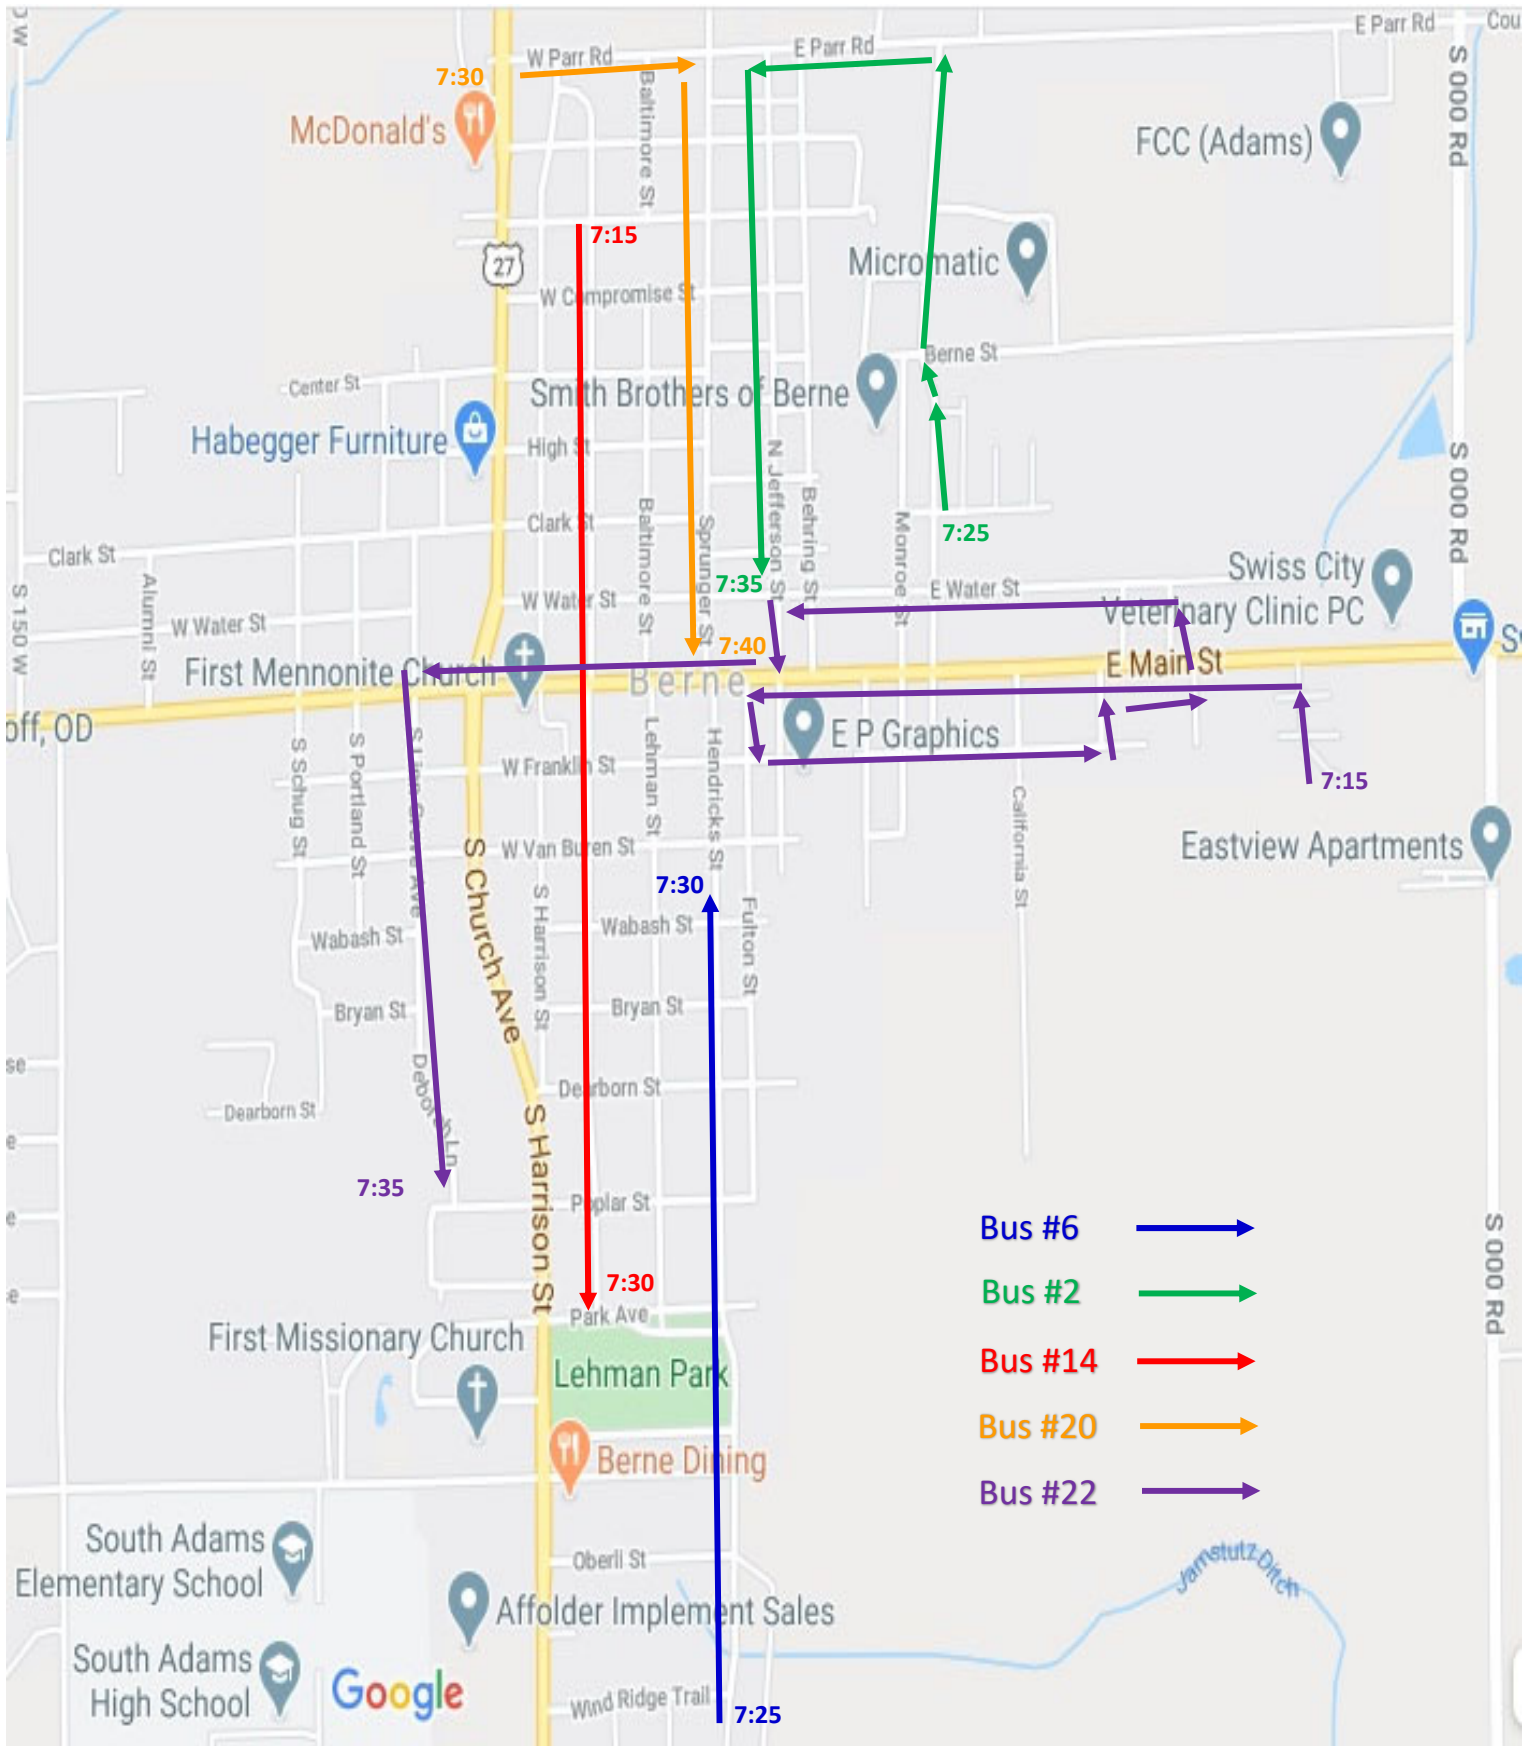

East Berne Bus Routes

- Bus #6 →
- Bus #2 →
- Bus #14 →
- Bus #20 →
- Bus #22 →